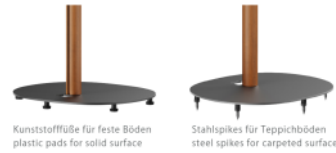

TLH003 / TLH005 2x speaker stand for Sonos Era 100/300

Description

The TecLines TLH008BE speaker stands provide a practical solution for securely positioning Sonos Era 100 and 300 speakers. With a fixed height of 777 mm, they ensure optimal speaker placement for balanced sound. The sleek design fits seamlessly into various interiors. These stands support up to 5 kg, using an M5 speaker connection for secure mounting. Integrated cable management keeps wires hidden for a tidy look. Equipped with plastic feet for solid floors and steel spikes for carpets, they guarantee stability on different surfaces. TecLines – Intelligent technology by creative minds.

Key features

Suitable for:	Sonos Era 100 & Sonos Era 300
Number of stands:	2
Height:	777 mm
Stand dimensions (WxD) :	280 x 241 mm
Load capacity:	5 kg
Stand / pole ø:	30 mm
Speaker connection:	M5
Cable management:	Yes
Colour:	Stand: Beech | Base plate: Black