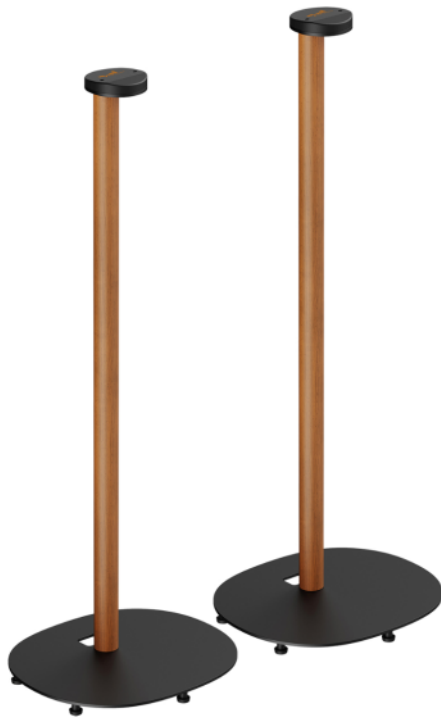

TLH003 / TLH005 2x speaker stand for Sonos Era 100/300

Description

The TecLines TLH008BE speaker stands provide a practical solution for securely positioning Sonos Era 100 and 300 speakers. With a fixed height of 777 mm, they ensure optimal speaker placement for balanced sound. The sleek design fits seamlessly into various interiors. These stands support up to 5 kg, using an M5 speaker connection for secure mounting. Integrated cable management keeps wires hidden for a tidy look. Equipped with plastic feet for solid floors and steel spikes for carpets, they guarantee stability on different surfaces. TecLines – Intelligent technology by creative minds.

Key features

Suitable for:	Sonos Era 100 & Sonos Era 300
Number of stands:	2
Height:	777 mm
Stand dimensions (WxD) :	280 x 241 mm
Load capacity:	5 kg
Stand / pole ø:	30 mm
Speaker connection:	M5
Cable management:	Yes
Colour:	Stand: Beech | Base plate: Black